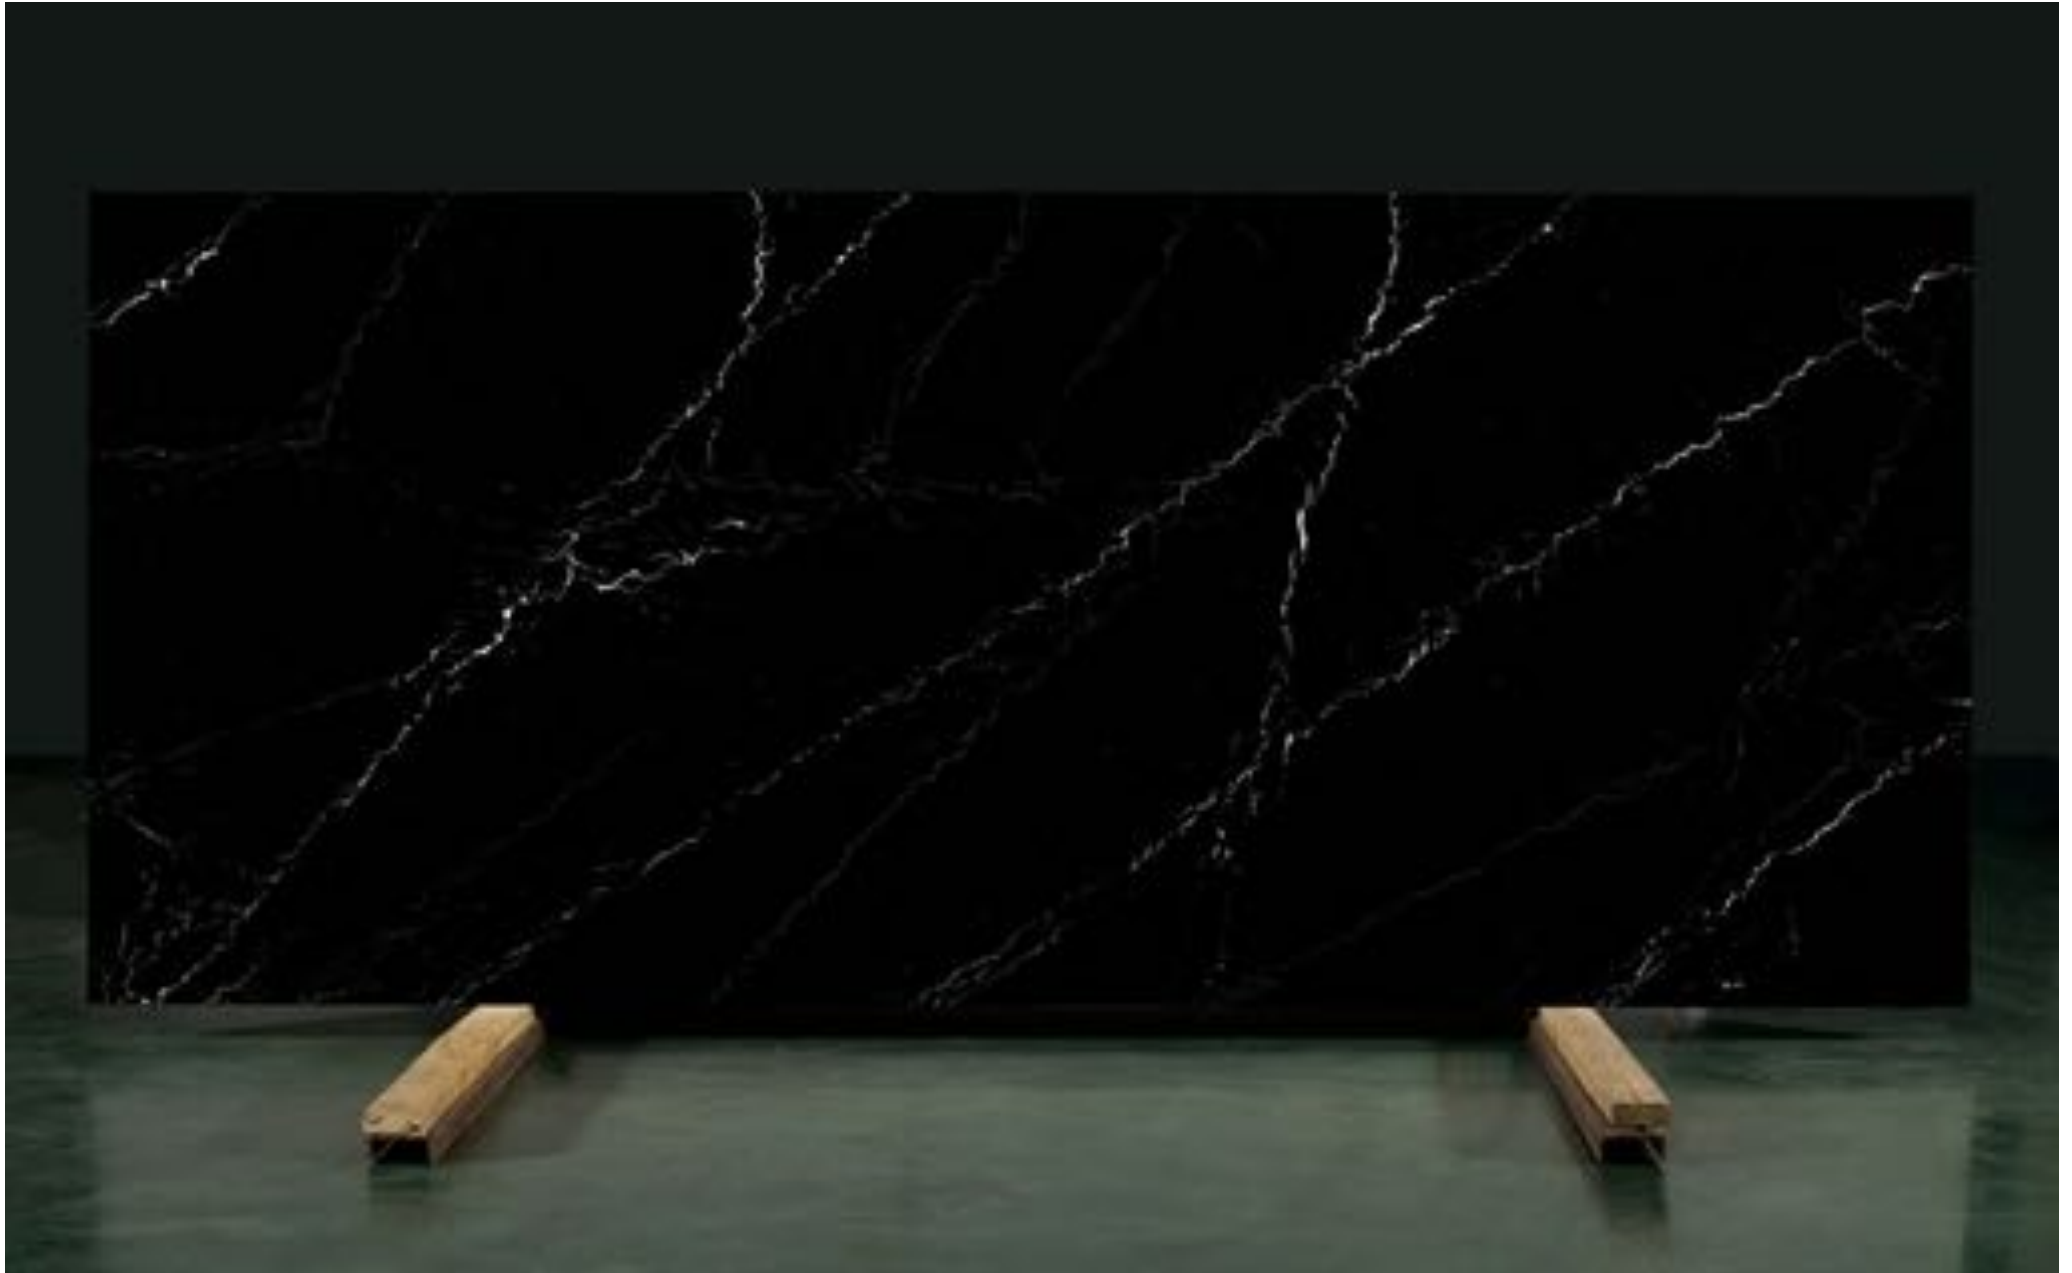

Price Group: 3

Thickness: 20mm & 30mm
Slab Size: 3200mm x 1600mm

Price Group: 3

Thickness: 20mm & 30mm
Slab Size: 3200mm x 1600mm

Price Group: 3

Thickness: 20mm & 30mm
Slab Size: 3200mm x 1600mm

Price Group: 3 (with Sparkle)